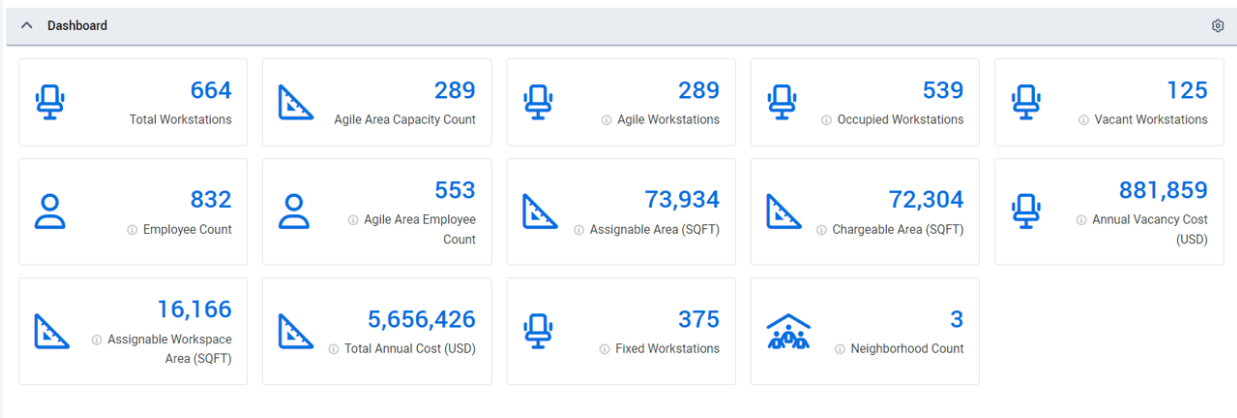

Space Dashboard Sections Explained

1

Welcome to Space Dashboard! This is where you can view all of your space data and building metrics. Space Dashboard gives you complete visibility over your real estate portfolio with instant insights into workspace usage and building costs.

2

Let's dive into to each dashboard section

3

The dashboard section provides you with configurable metrics that provide you with your space data at a glance.

4

The Score Card Tile Provides you with configurable KPI's showing you how your space is performing based on metrics that are important to you.

5

The location table provides you with a more granular look at your real estate. This table filters to what ever level of you location hierarchy you are on.

Country	Workstation Count	Agile Area Capacity Count	Occupied Workstation	Occupied %	Vacant Allocated Workstation	Vacant Unallocated Workstation
Argentina	245	0	237	97%	8	
Bahamas	250	0	247	99%	3	
Brazil	250	0	204	82%	46	
Canada	760	208	702	92%	58	
Cayman Islands	245	63	239	98%	6	
Chile	510	14	218	43%	289	
United States of America	2,282	338	1,568	69%	646	
Venezuela	174	0	169	97%	5	
Totals	4,716	623	3,584		1,061	

6

The Business Hierarchy table provides you a breakdown of how different business groups own your space.

Business Unit	Workstation Count	Vacant Allocated Workstation	Vacant Unallocated Workstation	Employee Count	Assignable Area (SQFT)	Chargeable Area (SQFT)	Yearly total cost (USD)
Co-Op	61	2	0	84	3,052	6,940	1,030,930
Common Space	0	0	0	0	302,020	0	0
Engineering	504	127	0	517	26,528	60,967	6,149,061
Finance	1,147	283	0	1,153	62,870	140,481	14,136,699
Human Resources	432	127	0	404	23,846	54,175	5,978,752
Operations	348	70	0	389	16,910	38,482	6,190,021
Public Relations	99	18	0	115	5,467	12,196	1,710,160
Retail	19	4	0	20	780	1,715	251,812
Staff Groups	438	129	0	445	23,183	51,869	4,911,800
Sublet	48	25	0	28	2,226	4,556	506,395
SHOW ALL							
Totals	4,716	1,061	71	4,865	554,908	567,258	64,301,267