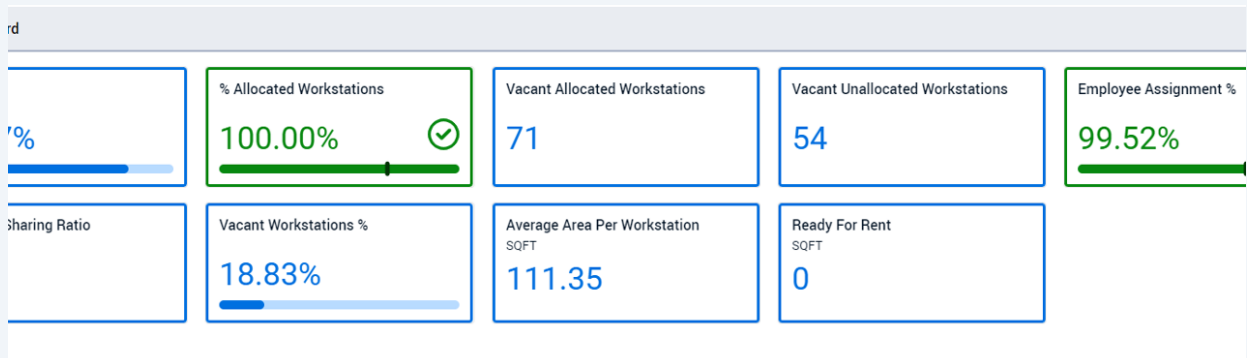

Space Dashboard Sections Explained

1

Welcome to Space Dashboard! This is where you can view all of your space data and building metrics. Space Dashboard gives you complete visibility over your real estate portfolio with instant insights into workspace usage and building costs.

2

Let's dive into to each dashboard section

3

The dashboard section provides you with configurable metrics that provide you with your space data at a glance.

4

The Score Card Tile Provides you with configurable KPI's showing you how your space is performing based on metrics that are important to you.

5

The location table provides you with a more granular look at your real estate. This table filters to what ever level of you location hierarchy you are on.

Country	Workstation Count	Agile Area Capacity Count	Occupied Workstation	Occupied %	Vacant Allocated Workstation	Vacant Unallocated Workstation
Argentina	245	0	237	97%	8	
Bahamas	250	0	247	99%	3	
Brazil	250	0	204	82%	46	
Canada	760	208	702	92%	58	
Cayman Islands	245	63	239	98%	6	
Chile	510	14	218	43%	289	
United States of America	2,282	338	1,568	69%	646	
Venezuela	174	0	169	97%	5	
Totals	4,716	623	3,584		1,061	