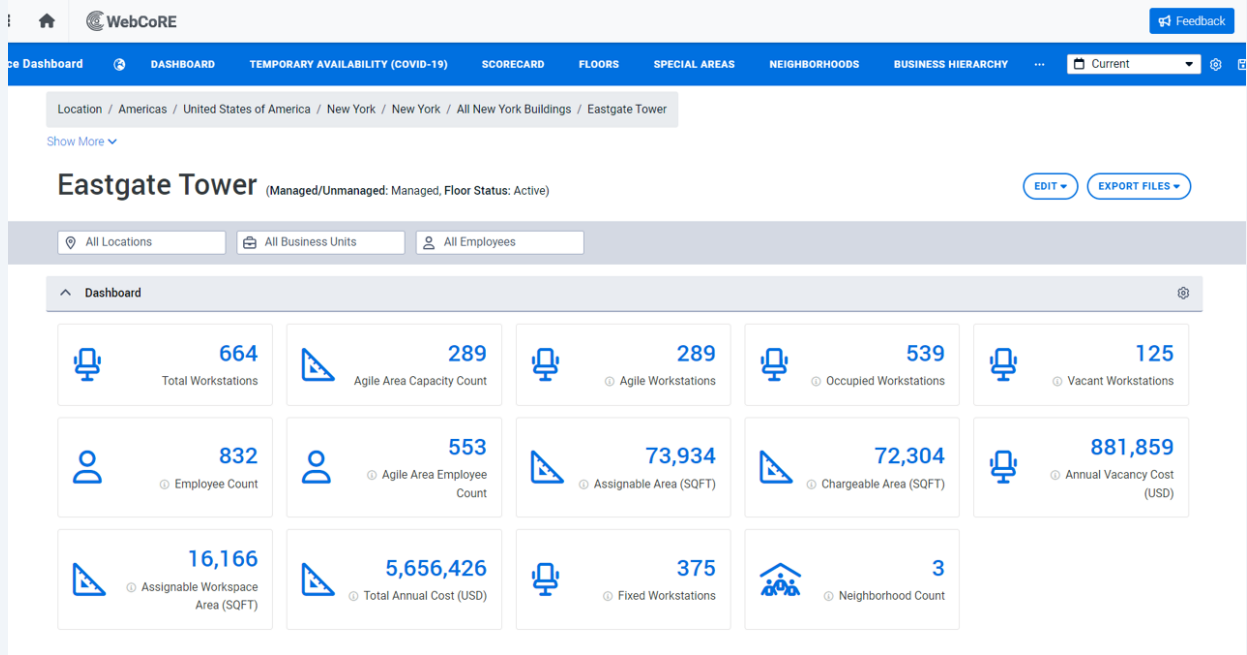

Space Dashboard Sections Explained

1

Welcome to Space Dashboard! This is where you can view all of your space data and building metrics. Space Dashboard gives you complete visibility over your real estate portfolio with instant insights into workspace usage and building costs.

2

Let's dive into to each dashboard section

3

The dashboard section provides you with configurable metrics that provide you with your space data at a glance.

4

The Score Card Tile Provides you with configurable KPI's showing you how your space is performing based on metrics that are important to you.

5

The location table provides you with a more granular look at your real estate. This table filters to what ever level of you location hierarchy you are on.

Country	Workstation Count	Agile Area Capacity Count	Occupied Workstation	Occupied %	Vacant Allocated Workstation	Vacant Unallocated Workstation
Argentina	245	0	237	97%	8	
Bahamas	250	0	247	99%	3	
Brazil	250	0	204	82%	46	
Canada	760	208	702	92%	58	
Cayman Islands	245	63	239	98%	6	
Chile	510	14	218	43%	289	
United States of America	2,282	338	1,568	69%	646	
Venezuela	174	0	169	97%	5	
Totals	4,716	623	3,584		1,061	