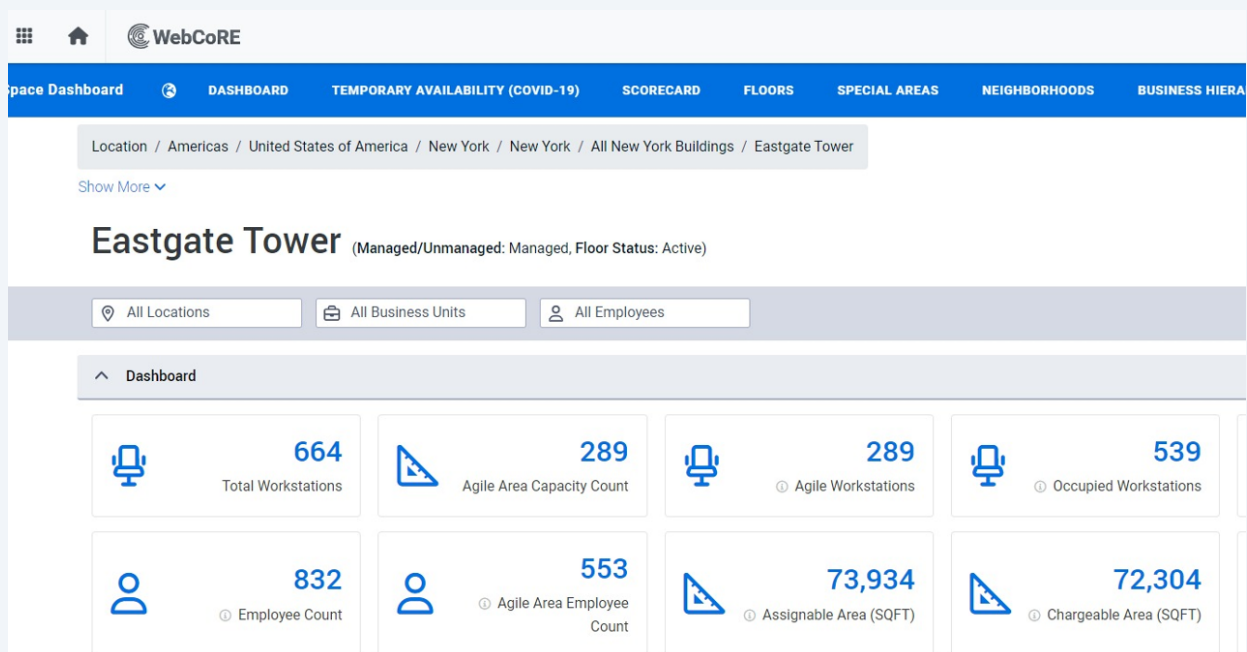

Space Dashboard Sections Explained

1

Welcome to Space Dashboard! This is where you can view all of your space data and building metrics. Space Dashboard gives you complete visibility over your real estate portfolio with instant insights into workspace usage and building costs.

2

Let's dive into to each dashboard section

3

The dashboard section provides you with configurable metrics that provide you with your space data at a glance.

4

The Score Card Tile Provides you with configurable KPI's showing you how your space is performing based on metrics that are important to you.

5

The location table provides you with a more granular look at your real estate. This table filters to what ever level of you location hierarchy you are on.

Country	Workstation Count	Agile Area Capacity Count	Occupied Workstation	Occupied %	Vacant Allocated Workstation	Vacant Unallocated Workstation
Argentina	245	0	237	97%	8	
Bahamas	250	0	247	99%	3	
Brazil	250	0	204	82%	46	
Canada	760	208	702	92%	58	
Cayman Islands	245	63	239	98%	6	
Chile	510	14	218	43%	289	
United States of America	2,282	338	1,568	69%	646	
Venezuela	174	0	169	97%	5	
Totals	4,716	623	3,584		1,061	